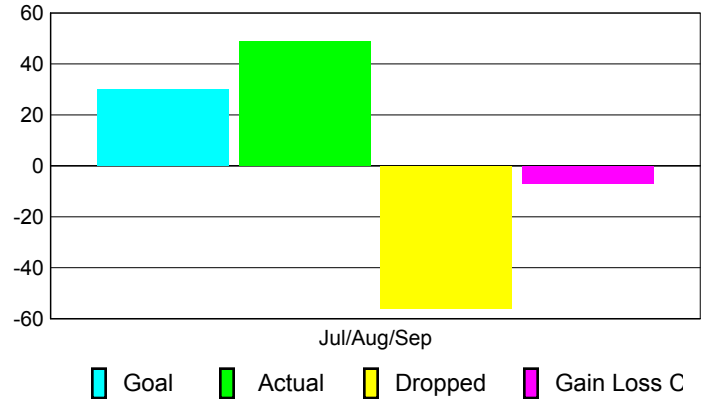

### YTD Status Quo Clubs 2010-2011

Status Quo Clubs Compared to Status Quo Members

## MEMBERSHIP

Membership Results  
2010-2011

Membership  
2009-2010

Month	Net Memb Goal	Actual New Memb	Actual Dropped Memb	Gain/Loss of Memb	Gain/Loss of Memb
Jul/Aug/Sep	30	49	-56	-7	-18
<b>Totals</b>	<b>30</b>	<b>49</b>	<b>-56</b>	<b>-7</b>	<b>-18</b>

### Membership Results 2010-2011

Goal, New, Dropped, Gain/Loss

### Comparison of Membership Gain/Loss

Current Year Compared to the Previous Year